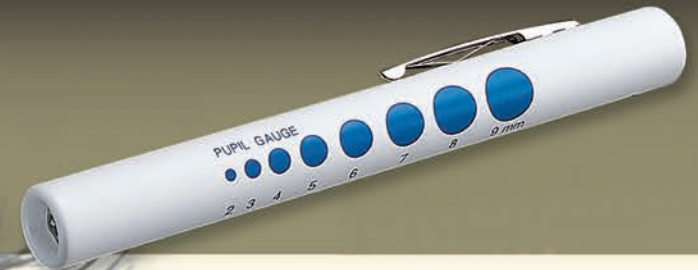

DISPOSABLE PENLIGHTS

ADLITE™

- Sealed concentric beam, disposable diagnostic penlight
- Activated by depressing pocket clip
- Available with or without pupil gauge
- Measures 4 1/2" long, 1/2" diameter
- Sold in 6 pack

ADLITE™

Diagnostic Penlights

ORDERING INFORMATION

#351	ADLITE™ Disposable Penlight, 6/Pk
#351P	ADLITE™ Disposable Penlight, w/Pupil Gauge, 6/Pk

ADLITE™ PLUS

- Sealed concentric beam, disposable diagnostic penlight
- Activated by depressing pocket clip
- White available with or without pupil gauge
- Measures 4 1/2" long, 1/2" diameter
- Sold individually or in display cylinder of 22
- Available in 8 colors

REUSABLE PENLIGHTS

Four distinctly different models to suit your personal preferences.

ADLITE PRO™

Our finest pocket light, and physician's choice for evaluation of the pupillary reflex.

- LED lamp for bright, white illumination for true tissue rendering
- LED lamp provides 10,000 hour use
- Durable CNC machined brass housing in a striking black matte finish
- Positive feel power switch
- Measures 5 5/8" long, 1/2" diameter
- Convenient Pocket Clip
- Complete with 2 "AAA" batteries and an attractive gift box
- Lifetime warranty on lamp cartridge, 2 year warranty on penlight

ORDERING INFORMATION

#355BK	Adlite Pro™ Physicians Penlight
--------	---------------------------------

METALITE II™

- Brushed aluminum housing
- Plunger activated
- Measures 5 1/4" long by 1/2" diameter
- Two "AAA" batteries included